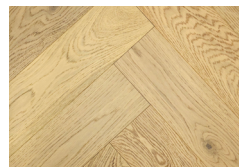

NATURAL CLEAR

WESTERN

BLONDE

MINK

HAZEL

RAW
(UNCOATED)

Herringbone Pattern

Chevron Pattern

Hurford's Parquetry Specifications	PRE-FINISH COLOUR	RAW
Species	Oak	Oak
Pattern	Herringbone or Chevron	Herringbone or Chevron
Coating	UV Cured 6 Coat Klumpp System	RAW (uncoated)
Edge Profile	Micro Bevel (ends and sides)	Fine Sand, Square Edge (ends and sides)
Surface	Light Brushed Texture	Smooth Lightly Sanded
Grade	Character	Character
Finish	Ultra Matte	RAW (uncoated)
Locking System	Tongue & Groove (ends and sides)	Tongue & Groove (ends and sides)
Size	150mm x 14mm	150mm x 14mm
Wear Layer	3mm Lamella	3mm Lamella
Length	750mm	750mm
Packaging	20 pieces per box	20 pieces per box