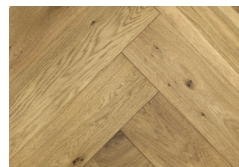

NATURAL CLEAR

WESTERN

BLONDE

MINK

HAZEL

RAW
(UNCOATED)

Herringbone Pattern

Chevron Pattern

Hurford's Parquetry Specifications	PRE-FINISH COLOUR	RAW
Species	Oak	Oak
Pattern	Herringbone or Chevron	Herringbone or Chevron
Coating	UV Cured 6 Coat Klumpp System	RAW (uncoated)
Edge Profile	Micro Bevel (ends and sides)	Fine Sand, Square Edge (ends and sides)
Surface	Light Brushed Texture	Smooth Lightly Sanded
Grade	Character	Character
Finish	Ultra Matte	RAW (uncoated)
Locking System	Tongue & Groove (ends and sides)	Tongue & Groove (ends and sides)
Size	150mm x 14mm	150mm x 14mm
Wear Layer	3mm Lamella	3mm Lamella
Length	750mm	750mm
Packaging	20 pieces per box	20 pieces per box