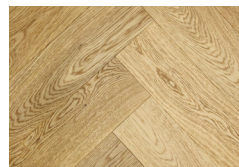

NATURAL CLEAR

WESTERN

BLONDE

MINK

HAZEL

RAW
(UNCOATED)

Herringbone Pattern

Chevron Pattern

Hurford's Parquetry Specifications	PRE-FINISH COLOUR	RAW
Species	Oak	Oak
Pattern	Herringbone or Chevron	Herringbone or Chevron
Coating	UV Cured 6 Coat Klumpp System	RAW (uncoated)
Edge Profile	Micro Bevel (ends and sides)	Fine Sand, Square Edge (ends and sides)
Surface	Light Brushed Texture	Smooth Lightly Sanded
Grade	Character	Character
Finish	Ultra Matte	RAW (uncoated)
Locking System	Tongue & Groove (ends and sides)	Tongue & Groove (ends and sides)
Size	150mm x 14mm	150mm x 14mm
Wear Layer	3mm Lamella	3mm Lamella
Length	750mm	750mm
Packaging	20 pieces per box	20 pieces per box