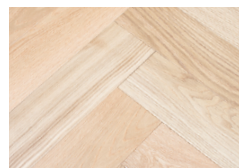

NATURAL CLEAR

WESTERN

BLONDE

MINK

HAZEL

RAW
(UNCOATED)

Herringbone Pattern

Chevron Pattern

Hurford's Parquetry Specifications	PRE-FINISH COLOUR	RAW
Species	Oak	Oak
Pattern	Herringbone or Chevron	Herringbone or Chevron
Coating	UV Cured 6 Coat Klumpp System	RAW (uncoated)
Edge Profile	Micro Bevel (ends and sides)	Fine Sand, Square Edge (ends and sides)
Surface	Light Brushed Texture	Smooth Lightly Sanded
Grade	Character	Character
Finish	Ultra Matte	RAW (uncoated)
Locking System	Tongue & Groove (ends and sides)	Tongue & Groove (ends and sides)
Size	150mm x 14mm	150mm x 14mm
Wear Layer	3mm Lamella	3mm Lamella
Length	750mm	750mm
Packaging	20 pieces per box	20 pieces per box