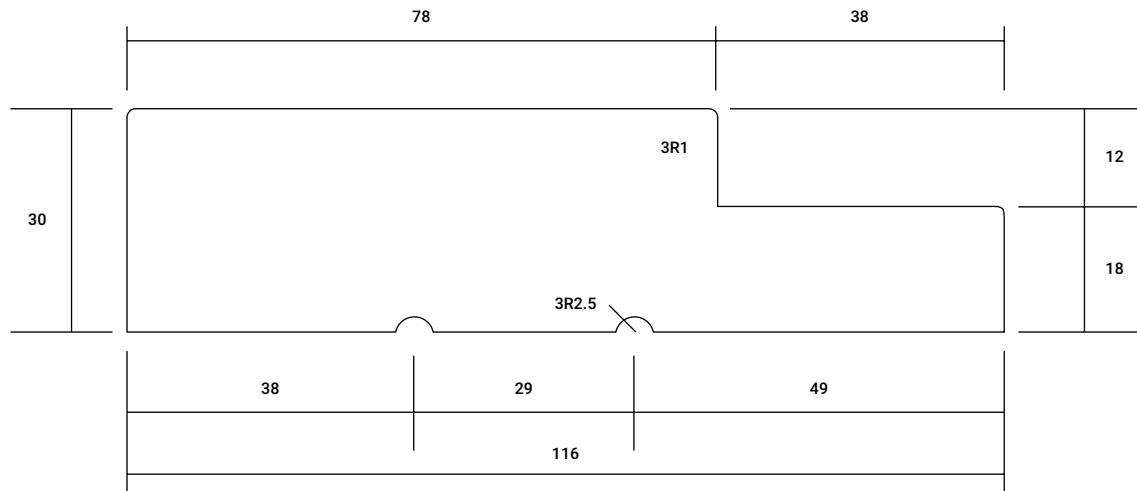

Door Jamb continued

DOOR JAMB 116mm x 30mm

DOOR JAMB 138mm x 30mm